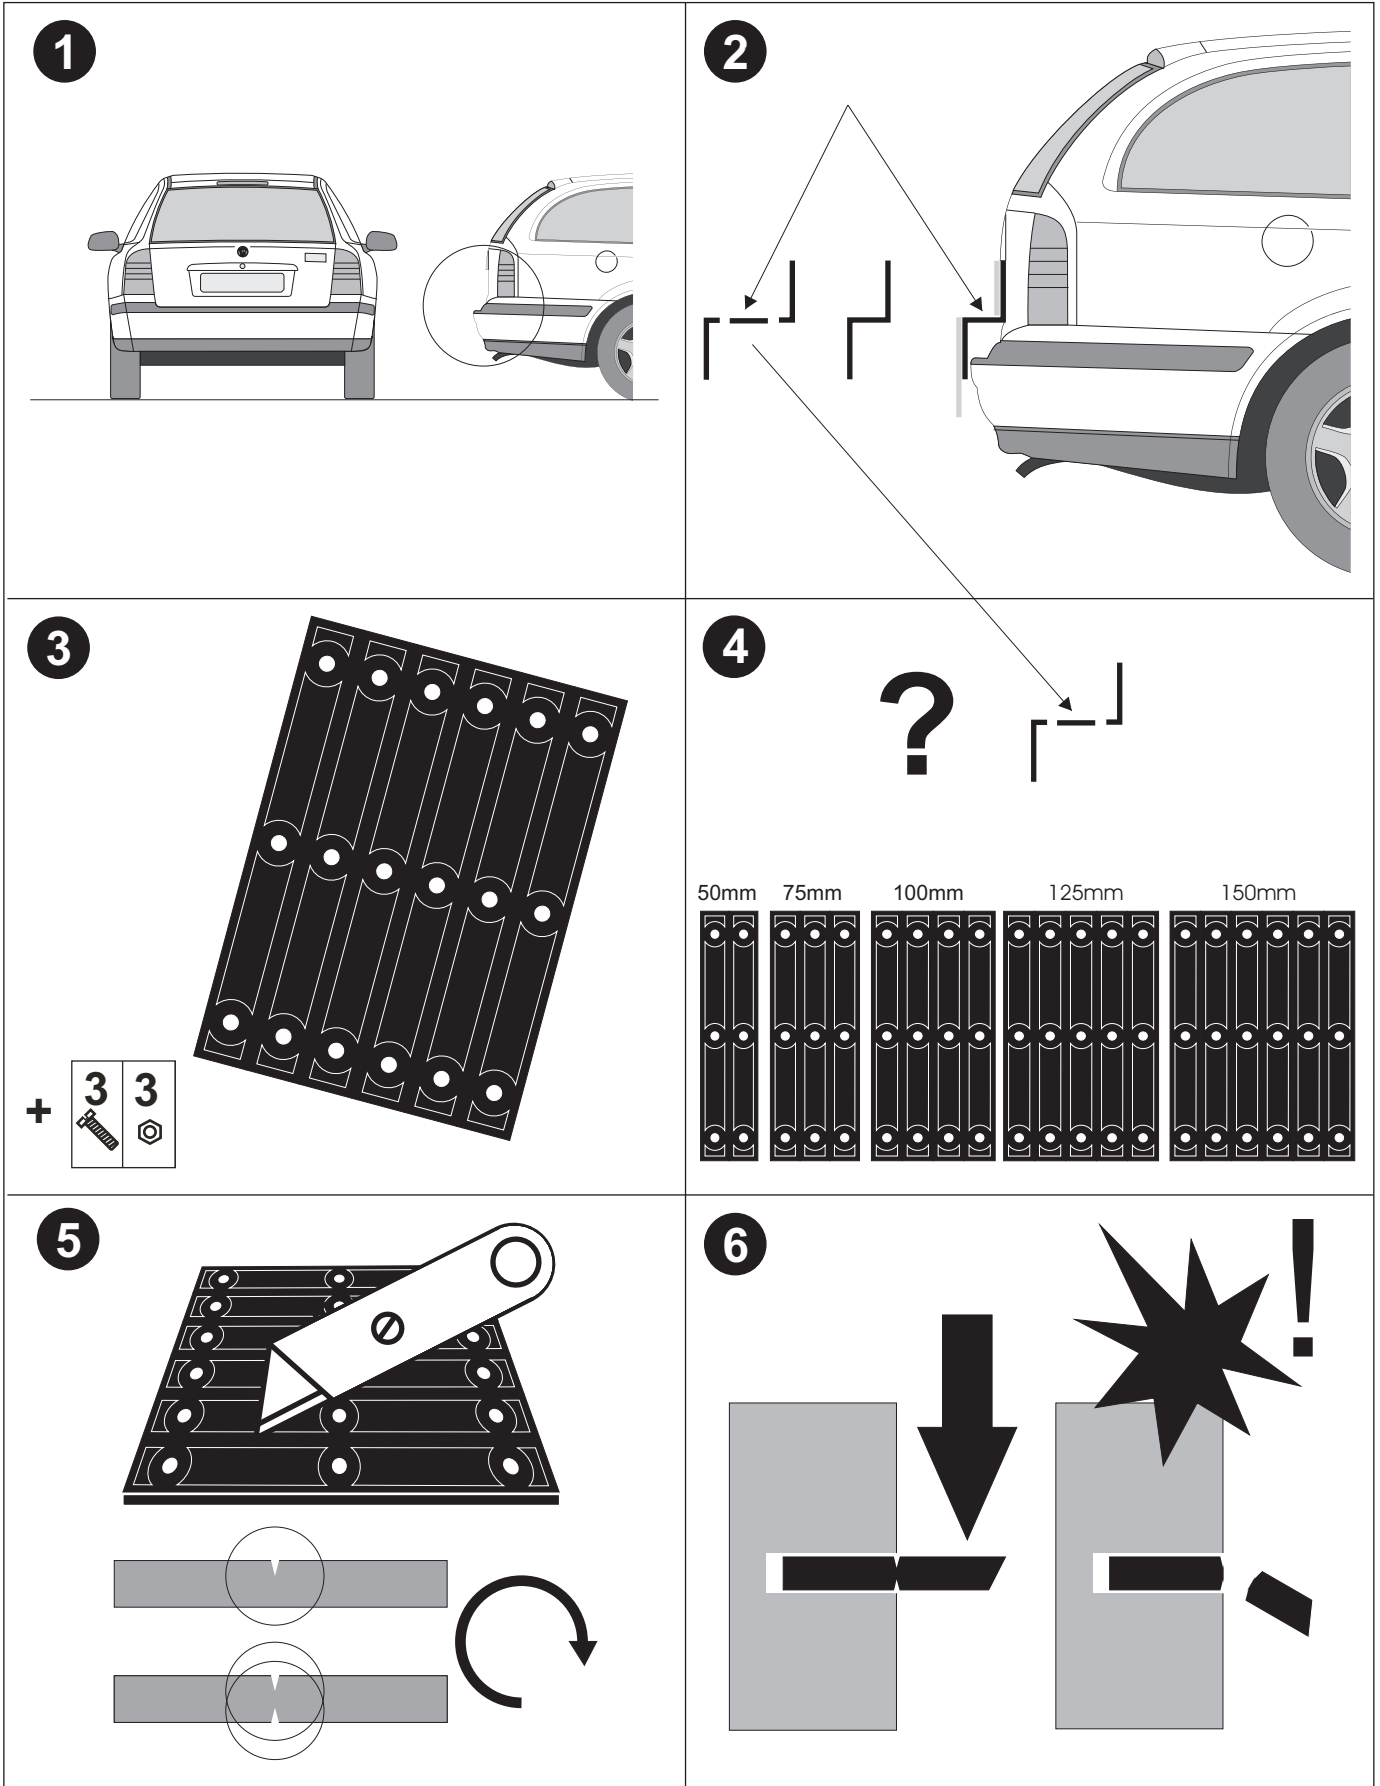

NUMBER PLATE BRACKET - RIGID BRIDGE KIT

CODE NUMBER 06 0110 (0115/0120)

NUMBER PLATE BRACKET - RIGID BRIDGE KIT

Item	VIP Code	Description	Quantity
1	10 0125	Number Plate Bracket, Rigid Bridge, Part Only	1
2	10 9998	Bridge Test Card	1
3	10 7029	Nylon Machine Screw, Cheese Head, M6 x 15mm	3
4	10 7045	Nylon Hex Nut, M6	3